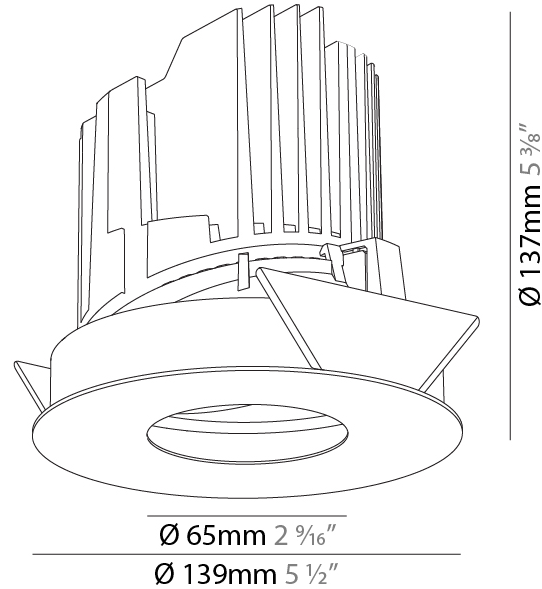

GENERAL

Series: Bioniq
 Subseries: Bioniq Round Pinhole
 Brand: Prolicht
 Division: Architectural
 Mounting Type: Recessed
 Mounting Location: Ceiling
 Subcategory: Downlight

PHYSICAL

Shape: Round
 Diameter (mm): 139
 Diameter (in): 5 1/2
 Height (mm): 126
 Height (in): 4 15/16
 Ceiling Thickness (mm): 10 / 12.5 / 15
 Ceiling Thickness (in): 3/8 or 1/2 or 9/16
 Min. Recessing Depth (mm): 140
 Min. Recessing Depth (in): 5 1/2
 Light Distribution: Adjustable / Downlight
 Weight (kg): 0.86
 Weight (lbs): 1.9
 Fixture Finish: SSR / BKV / CWI / CRY / HAB / LAG / UFT / ITA / RUA / RUR / MIC / FTG / MYG / TWT / LOD / PUS / FRO / FUP / KIA / POP / BLS / SPG / MEY / GOH / GUM / CHC / COM / ABZ / JAG / OBR / MOS / ROR
 Fixture Material: Aluminum Die Cast
 Cut-out Measurements: 130mm / 5 1/8"

OPTICAL

Reflector°: 10
 Adjustability: Rotational 355°; Tilt 30°

RATINGS AND CERTIFICATIONS

Certified By: Certified for North American Standards
 IP rating: IP20

PROJECT	_____
TYPE	_____
SPECIFIER	_____
QUANTITY	_____
DATE	_____