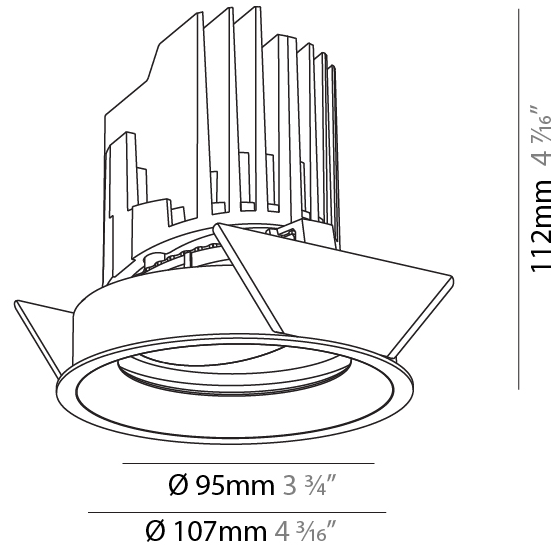

GENERAL

Series: Bioniq
 Subseries: Bioniq Round Adjustable
 Brand: Prolicht
 Division: Architectural
 Mounting Type: Recessed
 Mounting Location: Ceiling
 Subcategory: Downlight

PHYSICAL

Shape: Round
 Diameter (mm): 107
 Diameter (in): 4 3/16
 Height (mm): 112
 Height (in): 4 7/16
 Ceiling Thickness (mm): 10 / 12.5 / 15
 Ceiling Thickness (in): 3/8 or 1/2 or 9/16
 Min. Recessing Depth (mm): 130
 Min. Recessing Depth (in): 5 1/8
 Light Distribution: Adjustable / Downlight
 Weight (kg): 0.47
 Weight (lbs): 1.04
 Fixture Finish: SSR / BKV / CWI / CRY / HAB / LAG / UFT / ITA / RUA / RUR / MIC / FTG / MYG / TWT / LOD / PUS / FRO / FUP / KIA / POP / BLS / SPG / MEY / GOH / GUM / CHC / COM / ABZ / JAG / OBR / MOS / ROR
 Fixture Material: Aluminum Die Cast
 Cut-out Measurements: 98mm / 3 7/8"

OPTICAL

Reflector°: 10
 Optic°: Lens Pack - No Lens
 Adjustability: Rotational 355°; Tilt 30°

RATINGS AND CERTIFICATIONS

Certified By: Certified for North American Standards
 IP rating: IP20

					
98mm 3 7/8"	130mm 5 1/8"	107 15mm 3 3/8" 9/16"	30°	355°	↑